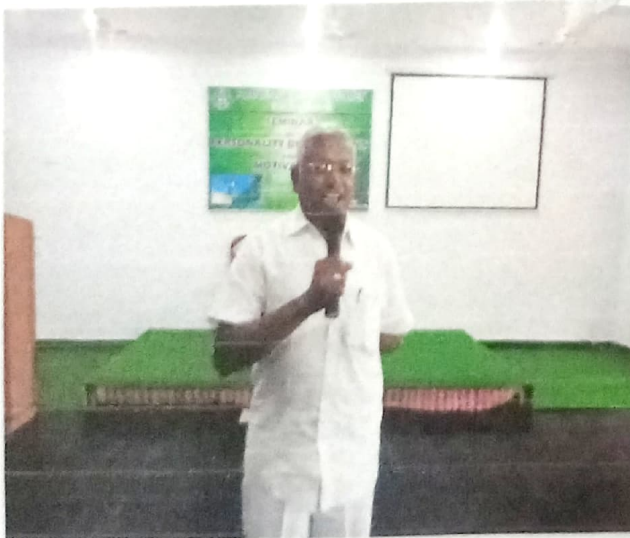

TRAINING AND PLACEMENT CELL

Date: 21-11-2020

Report - Seminar on "Personality Development and Motivation"

As the College provides very conducive environment for all round development of the students, various guidance and counseling programmes are arranged for the students by the Training and Placement cell. The cell organized seminar on "*Personality Development and Motivation*" for *MCA and MBA* students on *21-11-2020* at Seminar Hall. Speaker, **Dr. Ch. Venkateswarlu, Professor, Department of MBA, St. Ann's College for Women** shared his extensive knowledge and experience. The speakers also shed light on the career opportunities available in multinational companies. **84** PG students were benefitted by this programme.